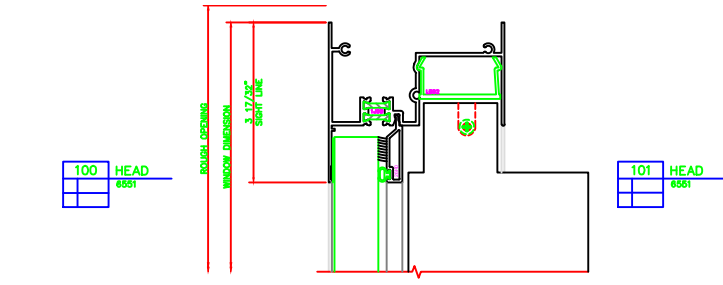

100 HEAD
6551

101 HEAD
6551