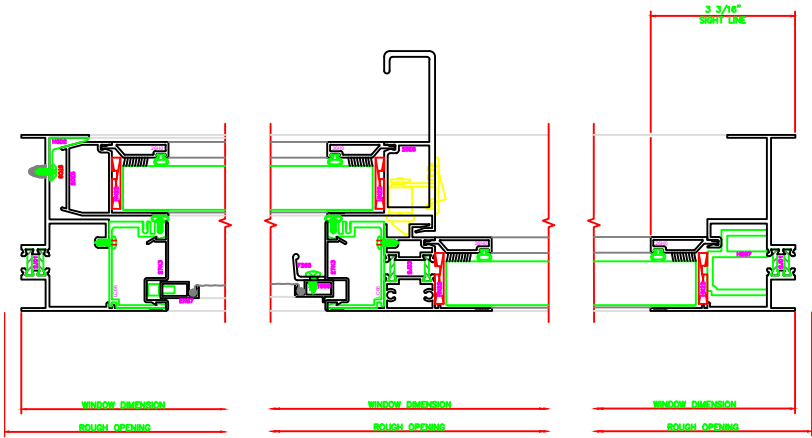

400 JAMB
6551

604 MTG. RAIL
6551

402 JAMB
6551